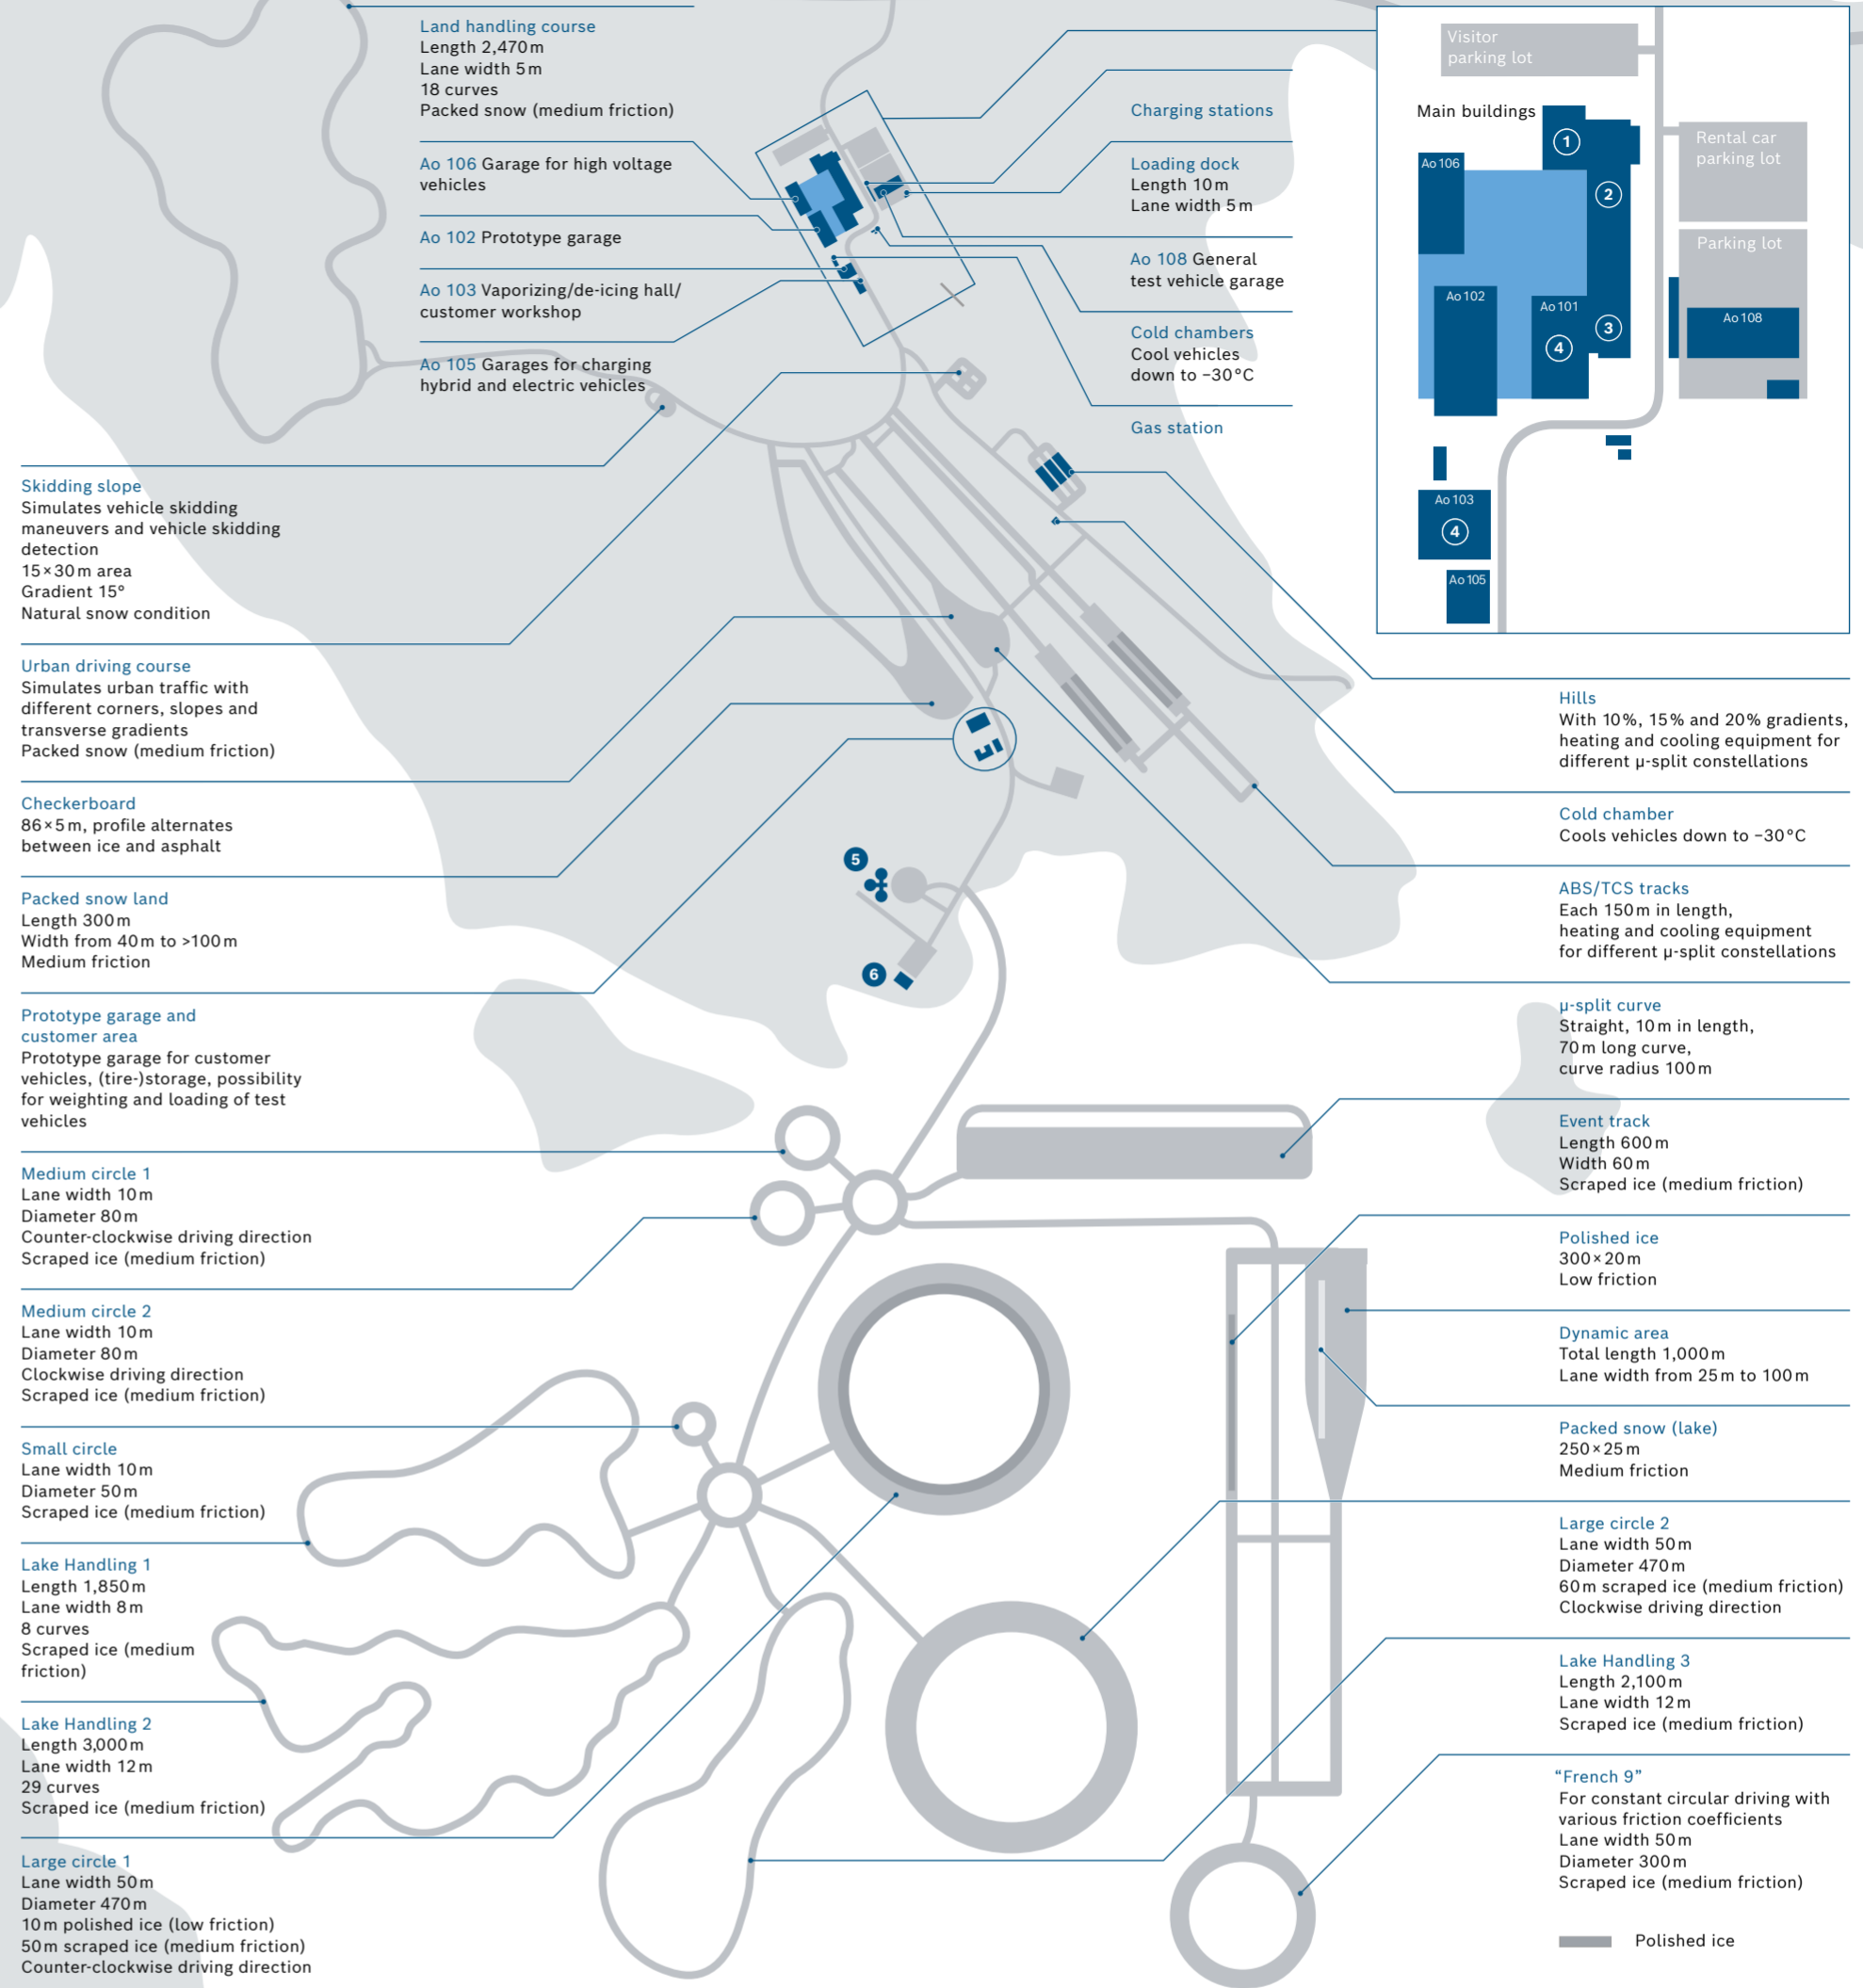

50

exciting events take place at the winter test center each season, including numerous customer and product presentations and as well as marketing events.

32 km

of internal road networks, including track modules, on which the safety and comfort of systems and vehicles are tested and optimized under the most extreme conditions.